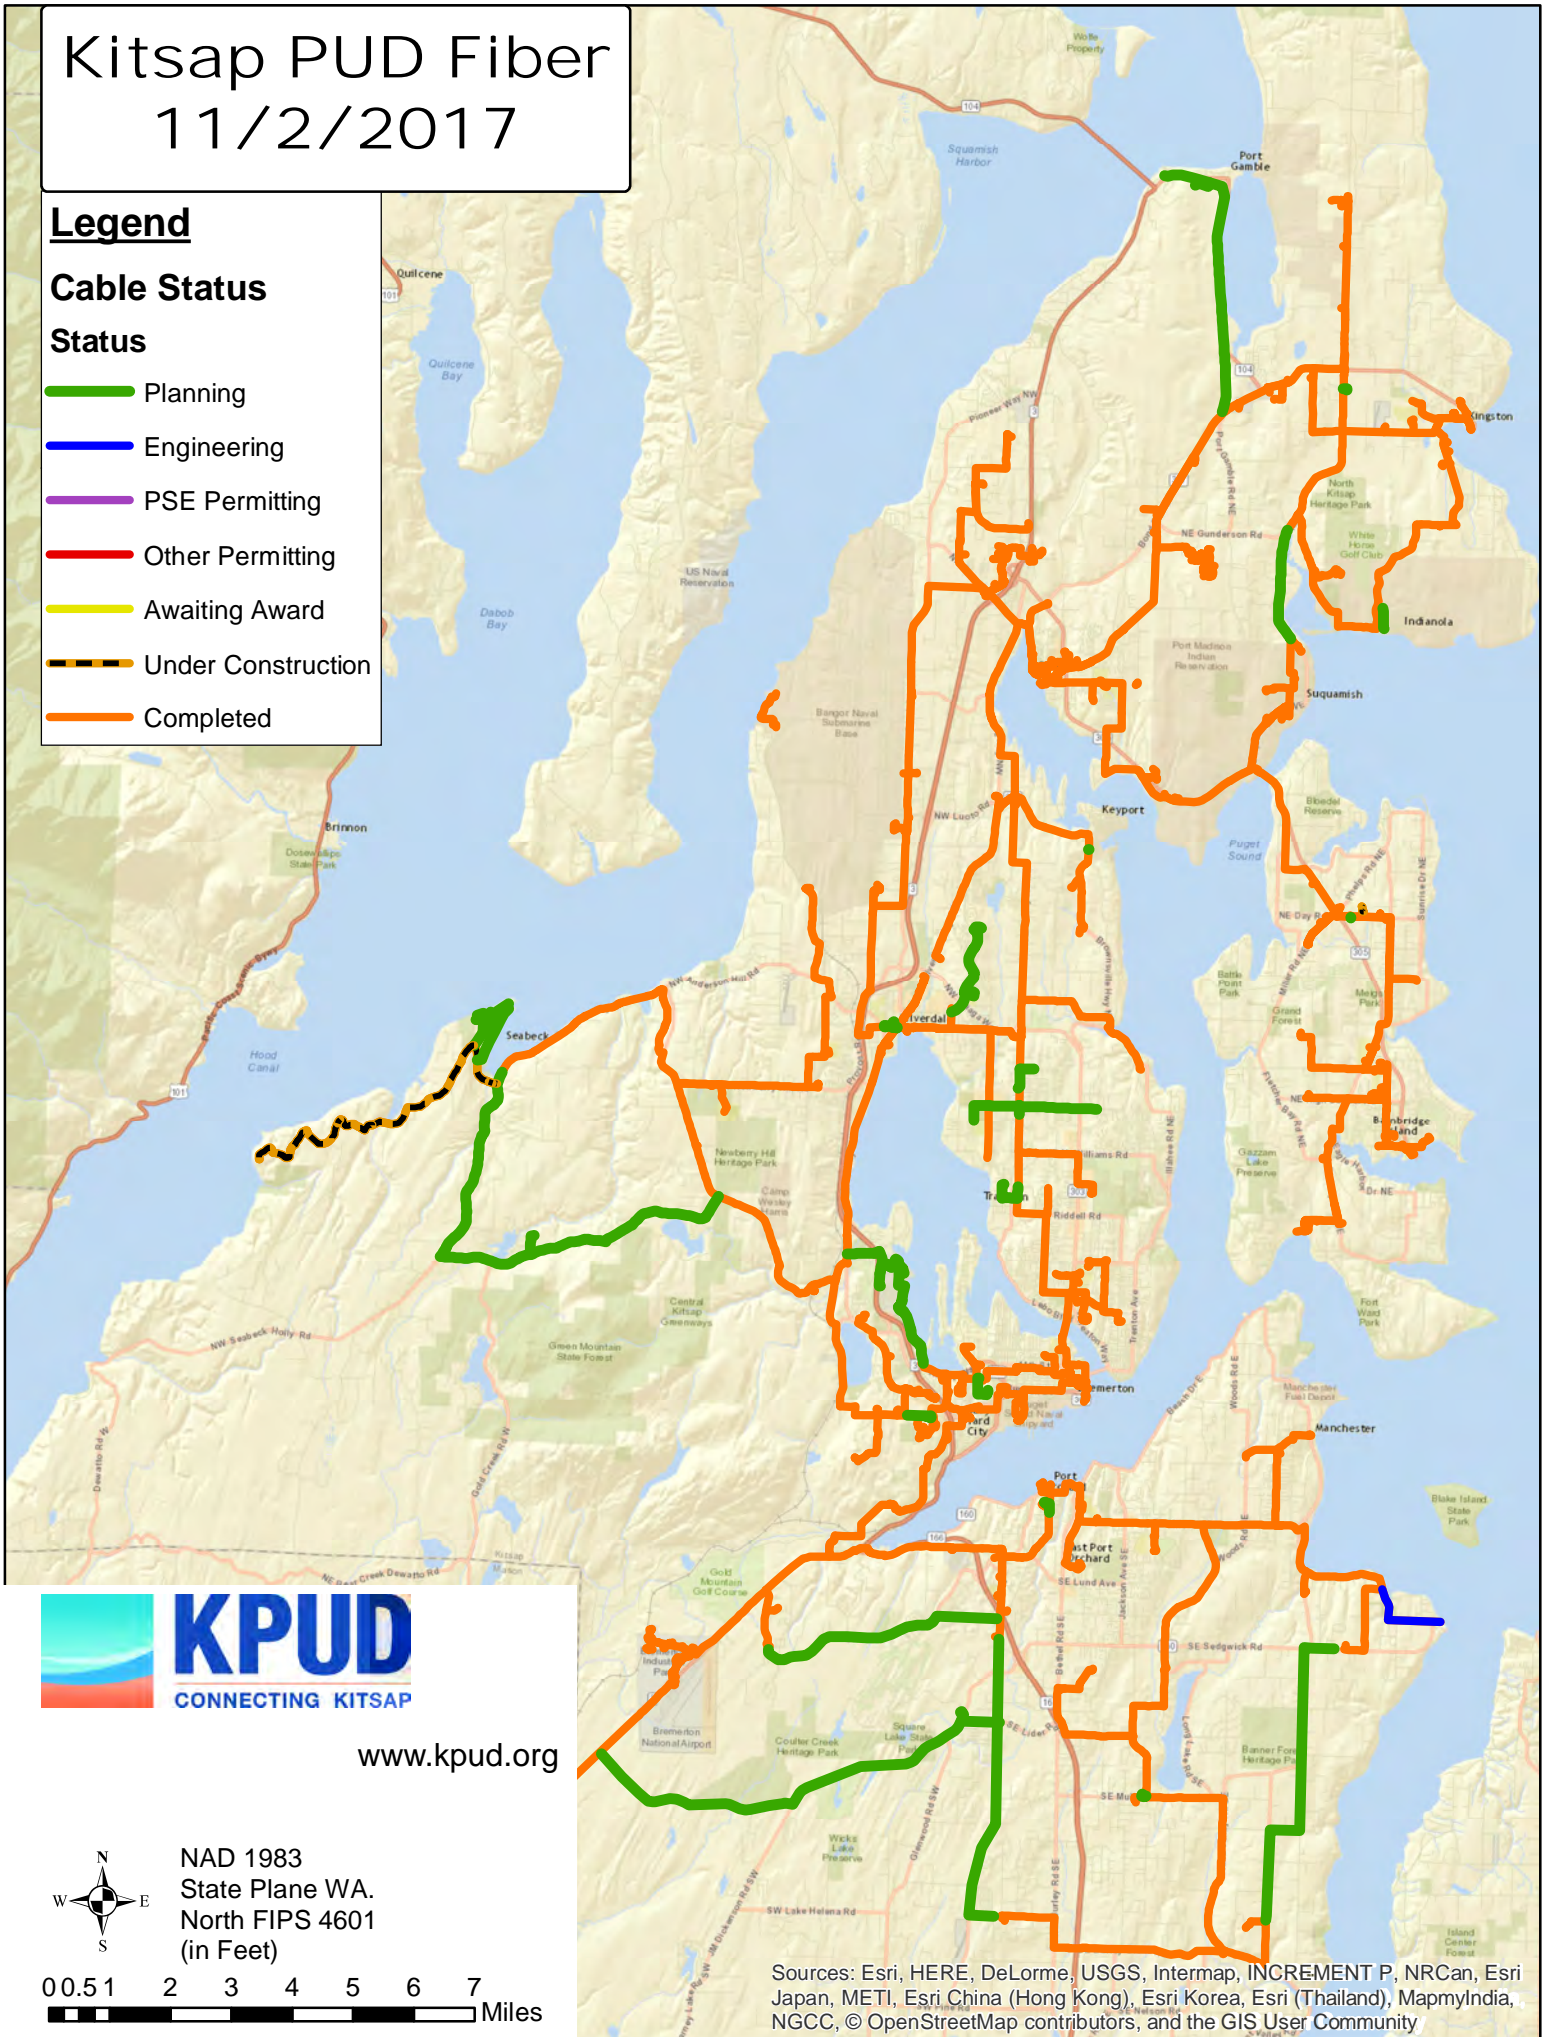

Kitsap PUD Fiber 11/2/2017

Legend

Cable Status

Status

- Planning
- Engineering
- PSE Permitting
- Other Permitting
- Awaiting Award
- Under Construction
- Completed

www.kpud.org

NAD 1983
State Plane WA.
North FIPS 4601
(in Feet)