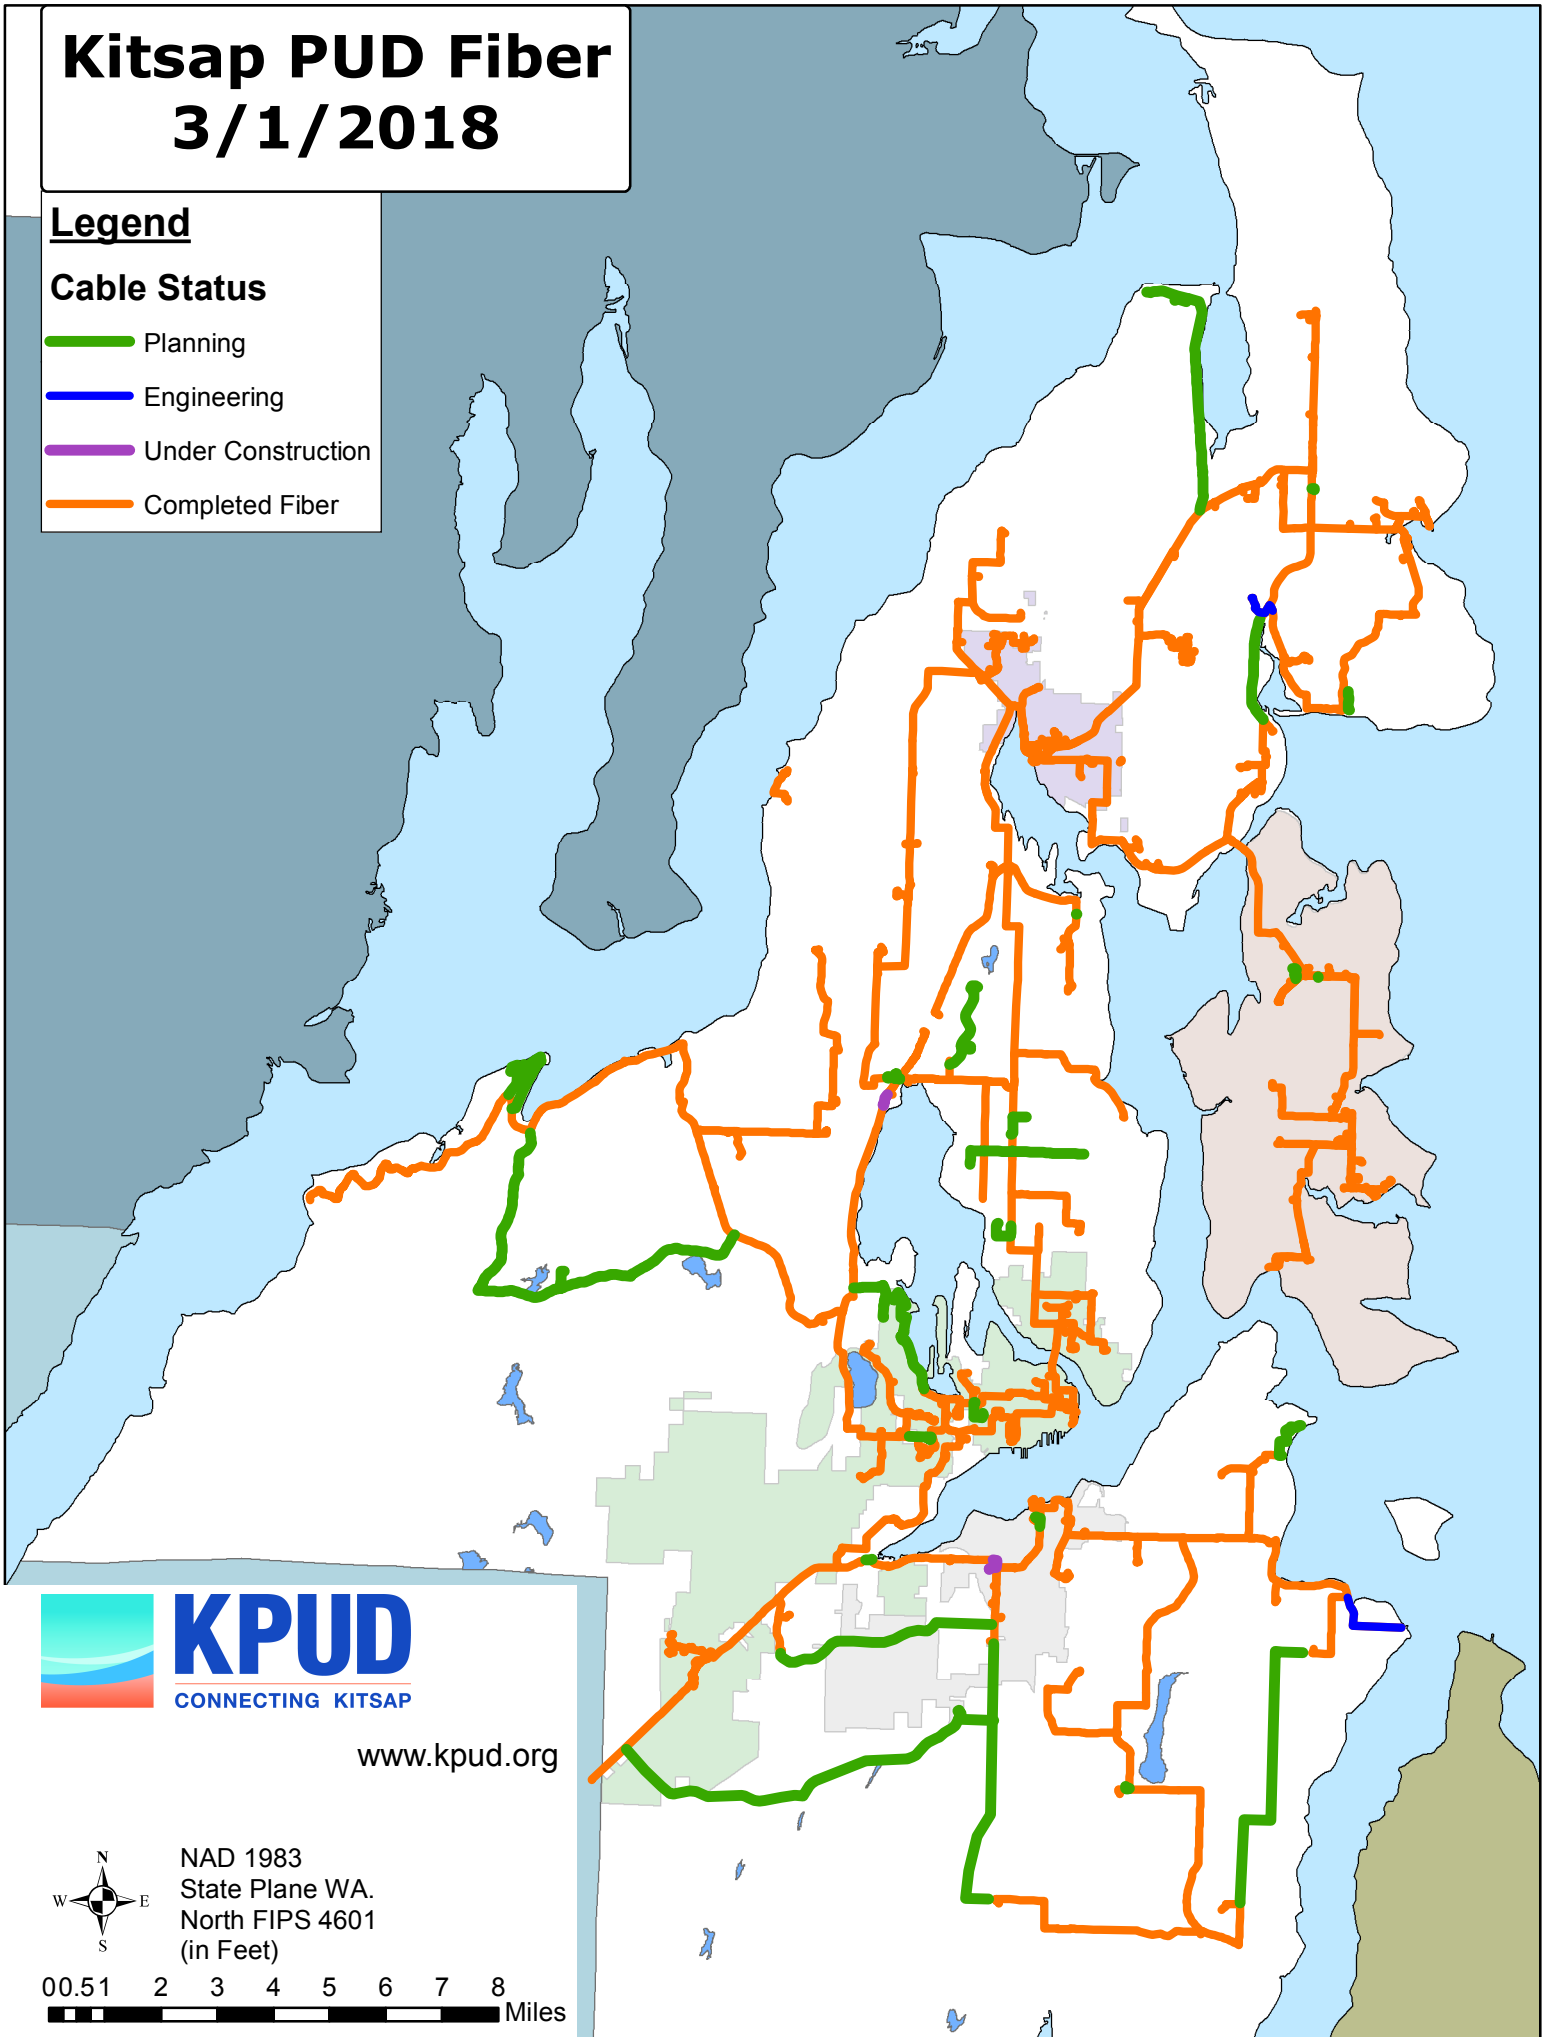

Kitsap PUD Fiber 3/1/2018

Legend

Cable Status

-  Planning
-  Engineering
-  Under Construction
-  Completed Fiber

www.kpud.org

NAD 1983
State Plane WA.
North FIPS 4601
(in Feet)

00.51 2 3 4 5 6 7 8 Miles